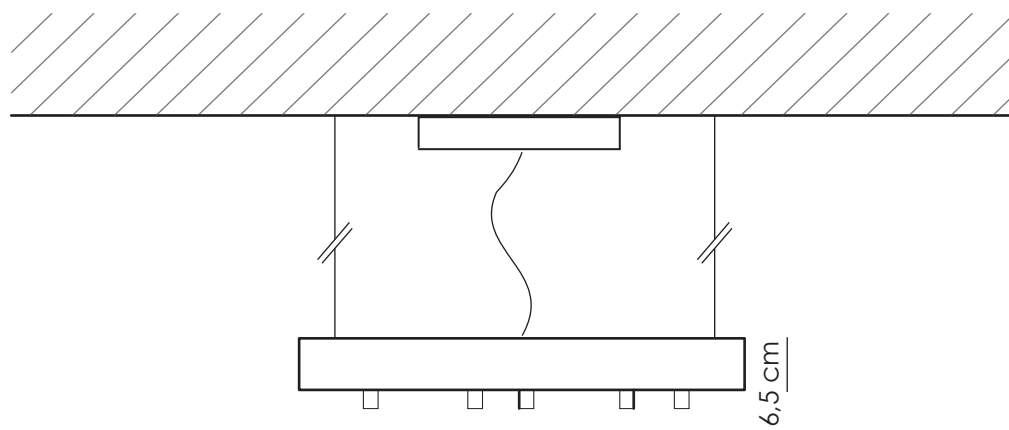

melogranoblu

ROUND METAL CEILING LED VERSION

MCL.30

ROUND METAL CEILING MOUNT
Ø 20 cm ↑ 6,5 cm
n° 1 X 10W power LED
n° 3 fixing supports for metal cord

MCL.50

ROUND METAL CEILING MOUNT
Ø 50 cm ↑ 6,5 cm
n° 3 X 10W power LED DIMMABLE
n° 10 fixing supports for metal cord

MCL.70

ROUND METAL CEILING MOUNT
Ø 70 cm ↑ 6,5 cm
n° 7 X 10W power LED DIMMABLE
n° 15 fixing supports for metal cord

HCL.30

ROUND METAL CEILING MOUNT
Ø 20 cm ↑ 6,5 cm
Hung using stainless steel cables
n° 1 X 10W power LED
n° 3 fixing supports for metal cord

HCL.50

ROUND METAL CEILING MOUNT
Ø 50 cm ↑ 6,5 cm
Hung using stainless steel cables
n° 3 X 10W power LED DIMMABLE
n° 10 fixing supports for metal cord

HCL.70

ROUND METAL CEILING MOUNT
Ø 70 cm ↑ 6,5 cm
Hung using stainless steel cables
n° 7 X 10W power LED DIMMABLE
n° 15 fixing supports for metal cord