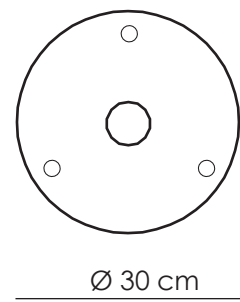

melogranoblu

ROUND METAL CEILING LED VERSION

MCL.30

ROUND METAL CEILING MOUNT
Ø 20 cm ↑ 6,5 cm
n° 1 X 10W power LED
n° 3 fixing supports for metal cord

MCL.50

ROUND METAL CEILING MOUNT
Ø 50 cm ↑ 6,5 cm
n° 3 X 10W power LED DIMMABLE
n° 10 fixing supports for metal cord

MCL.70

ROUND METAL CEILING MOUNT
Ø 70 cm ↑ 6,5 cm
n° 7 X 10W power LED DIMMABLE
n° 15 fixing supports for metal cord

HCL.30

ROUND METAL CEILING MOUNT
Ø 20 cm ↑ 6,5 cm
Hung using stainless steel cables
n° 1 X 10W power LED
n° 3 fixing supports for metal cord

HCL.50

ROUND METAL CEILING MOUNT
Ø 50 cm ↑ 6,5 cm
Hung using stainless steel cables
n° 3 X 10W power LED DIMMABLE
n° 10 fixing supports for metal cord

HCL.70

ROUND METAL CEILING MOUNT
Ø 70 cm ↑ 6,5 cm
Hung using stainless steel cables
n° 7 X 10W power LED DIMMABLE
n° 15 fixing supports for metal cord