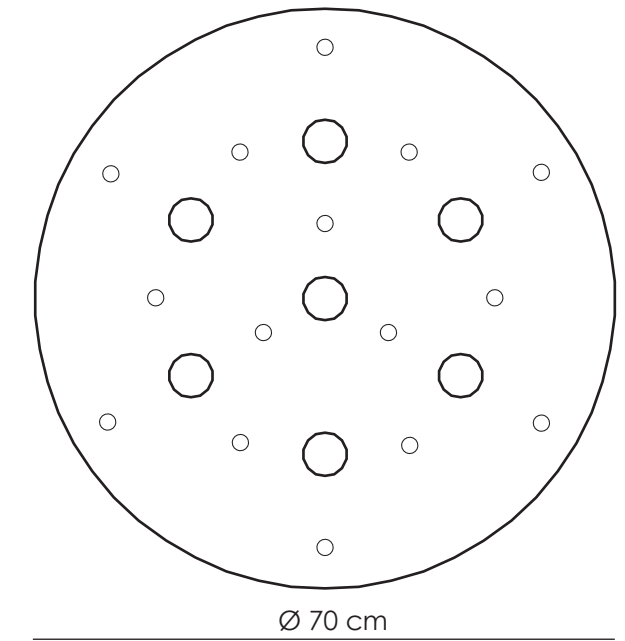

melogranoblu

ROUND METAL CEILING LED VERSION

MCL.30

ROUND METAL CEILING MOUNT
Ø 20 cm ↑ 6,5 cm
n° 1 X 10W power LED
n° 3 fixing supports for metal cord

MCL.50

ROUND METAL CEILING MOUNT
Ø 50 cm ↑ 6,5 cm
n° 3 X 10W power LED DIMMABLE
n° 10 fixing supports for metal cord

MCL.70

ROUND METAL CEILING MOUNT
Ø 70 cm ↑ 6,5 cm
n° 7 X 10W power LED DIMMABLE
n° 15 fixing supports for metal cord

HCL.30

ROUND METAL CEILING MOUNT
Ø 20 cm ↑ 6,5 cm
Hung using stainless steel cables
n° 1 X 10W power LED
n° 3 fixing supports for metal cord

HCL.50

ROUND METAL CEILING MOUNT
Ø 50 cm ↑ 6,5 cm
Hung using stainless steel cables
n° 3 X 10W power LED DIMMABLE
n° 10 fixing supports for metal cord

HCL.70

ROUND METAL CEILING MOUNT
Ø 70 cm ↑ 6,5 cm
Hung using stainless steel cables
n° 7 X 10W power LED DIMMABLE
n° 15 fixing supports for metal cord