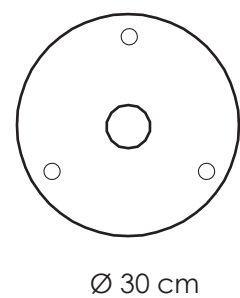

melogranoblu

ROUND METAL CEILING LED VERSION

MCL.30

ROUND METAL CEILING MOUNT
Ø 20 cm ↑ 6,5 cm
n° 1 X 10W power LED
n° 3 fixing supports for metal cord

MCL.50

ROUND METAL CEILING MOUNT
Ø 50 cm ↑ 6,5 cm
n° 3 X 10W power LED DIMMABLE
n° 10 fixing supports for metal cord

MCL.70

ROUND METAL CEILING MOUNT
Ø 70 cm ↑ 6,5 cm
n° 7 X 10W power LED DIMMABLE
n° 15 fixing supports for metal cord

HCL.30

ROUND METAL CEILING MOUNT
Ø 20 cm ↑ 6,5 cm
Hung using stainless steel cables
n° 1 X 10W power LED
n° 3 fixing supports for metal cord

HCL.50

ROUND METAL CEILING MOUNT
Ø 50 cm ↑ 6,5 cm
Hung using stainless steel cables
n° 3 X 10W power LED DIMMABLE
n° 10 fixing supports for metal cord

HCL.70

ROUND METAL CEILING MOUNT
Ø 70 cm ↑ 6,5 cm
Hung using stainless steel cables
n° 7 X 10W power LED DIMMABLE
n° 15 fixing supports for metal cord