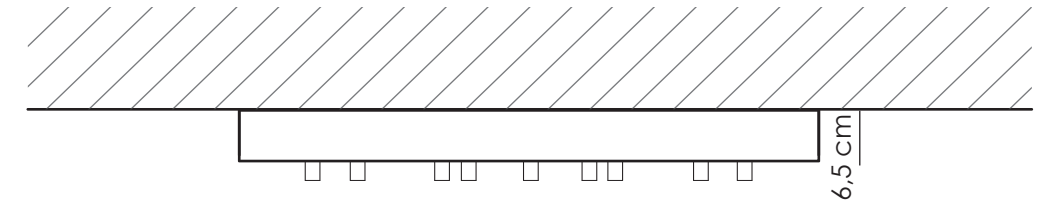

melogranoblu

ROUND METAL CEILING LED VERSION

MCL.30

ROUND METAL CEILING MOUNT
Ø 20 cm ↑ 6,5 cm
n° 1 X 10W power LED
n° 3 fixing supports for metal cord

MCL.50

ROUND METAL CEILING MOUNT
Ø 50 cm ↑ 6,5 cm
n° 3 X 10W power LED DIMMABLE
n° 10 fixing supports for metal cord

MCL.70

ROUND METAL CEILING MOUNT
Ø 70 cm ↑ 6,5 cm
n° 7 X 10W power LED DIMMABLE
n° 15 fixing supports for metal cord

HCL.30

ROUND METAL CEILING MOUNT
Ø 20 cm ↑ 6,5 cm
Hung using stainless steel cables
n° 1 X 10W power LED
n° 3 fixing supports for metal cord