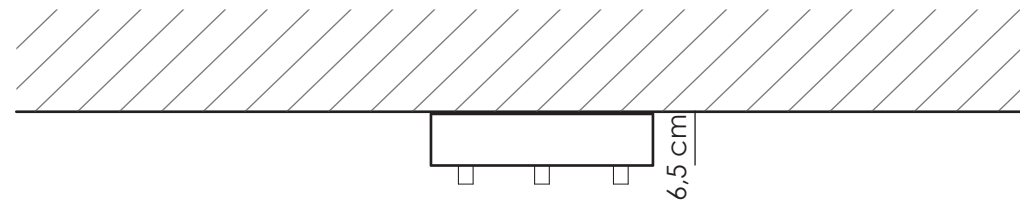

melogranoblu

ROUND METAL CEILING LED VERSION

MCL.30

ROUND METAL CEILING MOUNT
Ø 20 cm ↑ 6,5 cm
n° 1 X 10W power LED
n° 3 fixing supports for metal cord

MCL.50

ROUND METAL CEILING MOUNT
Ø 50 cm ↑ 6,5 cm
n° 3 X 10W power LED DIMMABLE
n° 10 fixing supports for metal cord

MCL.70

ROUND METAL CEILING MOUNT
Ø 70 cm ↑ 6,5 cm
n° 7 X 10W power LED DIMMABLE
n° 15 fixing supports for metal cord

HCL.30

ROUND METAL CEILING MOUNT
Ø 20 cm ↑ 6,5 cm
Hung using stainless steel cables
n° 1 X 10W power LED
n° 3 fixing supports for metal cord