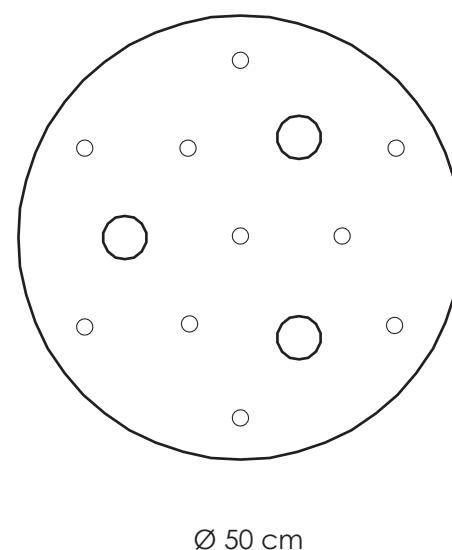

melogranoblu

ROUND METAL CEILING LED VERSION

MCL.30

ROUND METAL CEILING MOUNT
Ø 20 cm ↑ 6,5 cm
n° 1 X 10W power LED
n° 3 fixing supports for metal cord

MCL.50

ROUND METAL CEILING MOUNT
Ø 50 cm ↑ 6,5 cm
n° 3 X 10W power LED DIMMABLE
n° 10 fixing supports for metal cord

MCL.70

ROUND METAL CEILING MOUNT
Ø 70 cm ↑ 6,5 cm
n° 7 X 10W power LED DIMMABLE
n° 15 fixing supports for metal cord

HCL.30

ROUND METAL CEILING MOUNT
Ø 20 cm ↑ 6,5 cm
Hung using stainless steel cables
n° 1 X 10W power LED
n° 3 fixing supports for metal cord

HCL.50

ROUND METAL CEILING MOUNT
Ø 50 cm ↑ 6,5 cm
Hung using stainless steel cables
n° 3 X 10W power LED DIMMABLE
n° 10 fixing supports for metal cord

HCL.70

ROUND METAL CEILING MOUNT
Ø 70 cm ↑ 6,5 cm
Hung using stainless steel cables
n° 7 X 10W power LED DIMMABLE
n° 15 fixing supports for metal cord