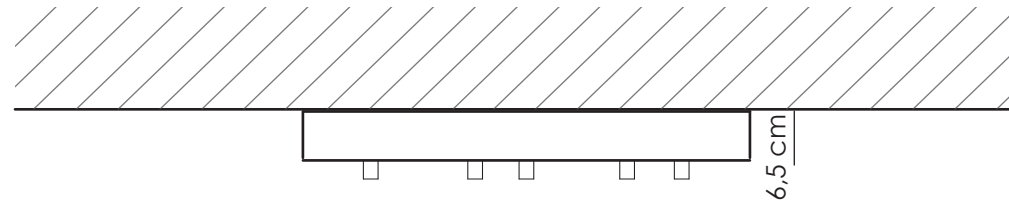

melogranoblu

ROUND METAL CEILING LED VERSION

MCL.30

ROUND METAL CEILING MOUNT
Ø 20 cm ↑ 6,5 cm
n° 1 X 10W power LED
n° 3 fixing supports for metal cord

MCL.50

ROUND METAL CEILING MOUNT
Ø 50 cm ↑ 6,5 cm
n° 3 X 10W power LED DIMMABLE
n° 10 fixing supports for metal cord

MCL.70

ROUND METAL CEILING MOUNT
Ø 70 cm ↑ 6,5 cm
n° 7 X 10W power LED DIMMABLE
n° 15 fixing supports for metal cord

HCL.30

ROUND METAL CEILING MOUNT
Ø 20 cm ↑ 6,5 cm
Hung using stainless steel cables
n° 1 X 10W power LED
n° 3 fixing supports for metal cord