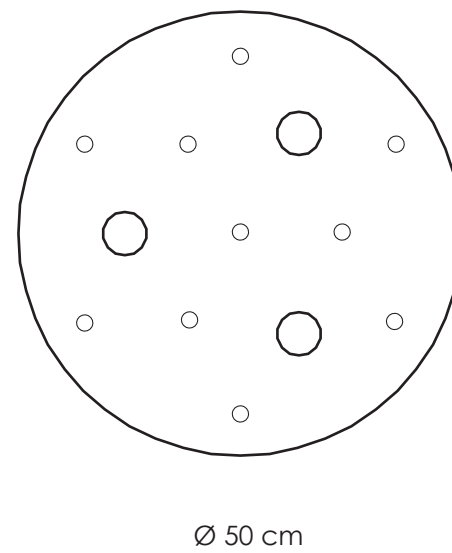

melogranoblu

ROUND METAL CEILING LED VERSION

MCL.30

ROUND METAL CEILING MOUNT
Ø 20 cm ↑ 6,5 cm
n° 1 X 10W power LED
n° 3 fixing supports for metal cord

MCL.50

ROUND METAL CEILING MOUNT
Ø 50 cm ↑ 6,5 cm
n° 3 X 10W power LED DIMMABLE
n° 10 fixing supports for metal cord

MCL.70

ROUND METAL CEILING MOUNT
Ø 70 cm ↑ 6,5 cm
n° 7 X 10W power LED DIMMABLE
n° 15 fixing supports for metal cord

HCL.30

ROUND METAL CEILING MOUNT
Ø 20 cm ↑ 6,5 cm
Hung using stainless steel cables
n° 1 X 10W power LED
n° 3 fixing supports for metal cord

HCL.50

ROUND METAL CEILING MOUNT
Ø 50 cm ↑ 6,5 cm
Hung using stainless steel cables
n° 3 X 10W power LED DIMMABLE
n° 10 fixing supports for metal cord

HCL.70

ROUND METAL CEILING MOUNT
Ø 70 cm ↑ 6,5 cm
Hung using stainless steel cables
n° 7 X 10W power LED DIMMABLE
n° 15 fixing supports for metal cord