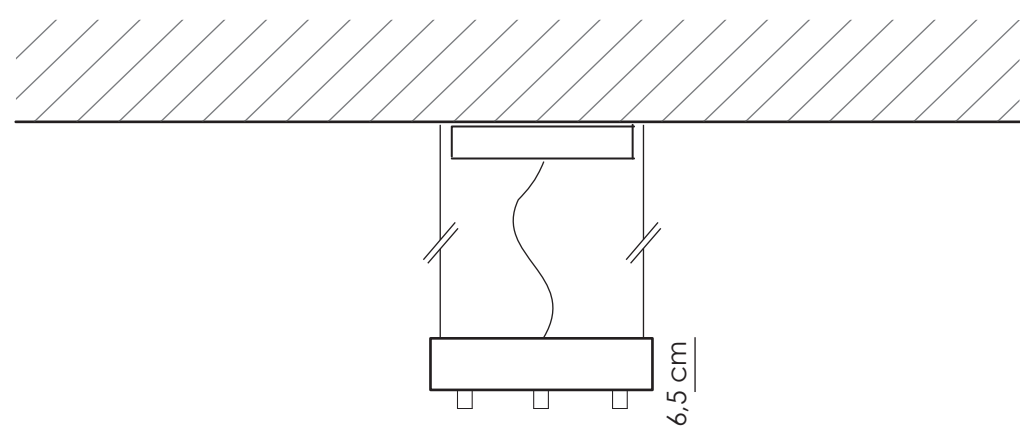

melogranoblu

ROUND METAL CEILING LED VERSION

MCL.30

ROUND METAL CEILING MOUNT
Ø 20 cm ↑ 6,5 cm
n° 1 X 10W power LED
n° 3 fixing supports for metal cord

MCL.50

ROUND METAL CEILING MOUNT
Ø 50 cm ↑ 6,5 cm
n° 3 X 10W power LED DIMMABLE
n° 10 fixing supports for metal cord

MCL.70

ROUND METAL CEILING MOUNT
Ø 70 cm ↑ 6,5 cm
n° 7 X 10W power LED DIMMABLE
n° 15 fixing supports for metal cord

HCL.30

ROUND METAL CEILING MOUNT
Ø 20 cm ↑ 6,5 cm
Hung using stainless steel cables
n° 1 X 10W power LED
n° 3 fixing supports for metal cord

HCL.50

ROUND METAL CEILING MOUNT
Ø 50 cm ↑ 6,5 cm
Hung using stainless steel cables
n° 3 X 10W power LED DIMMABLE
n° 10 fixing supports for metal cord

HCL.70

ROUND METAL CEILING MOUNT
Ø 70 cm ↑ 6,5 cm
Hung using stainless steel cables
n° 7 X 10W power LED DIMMABLE
n° 15 fixing supports for metal cord