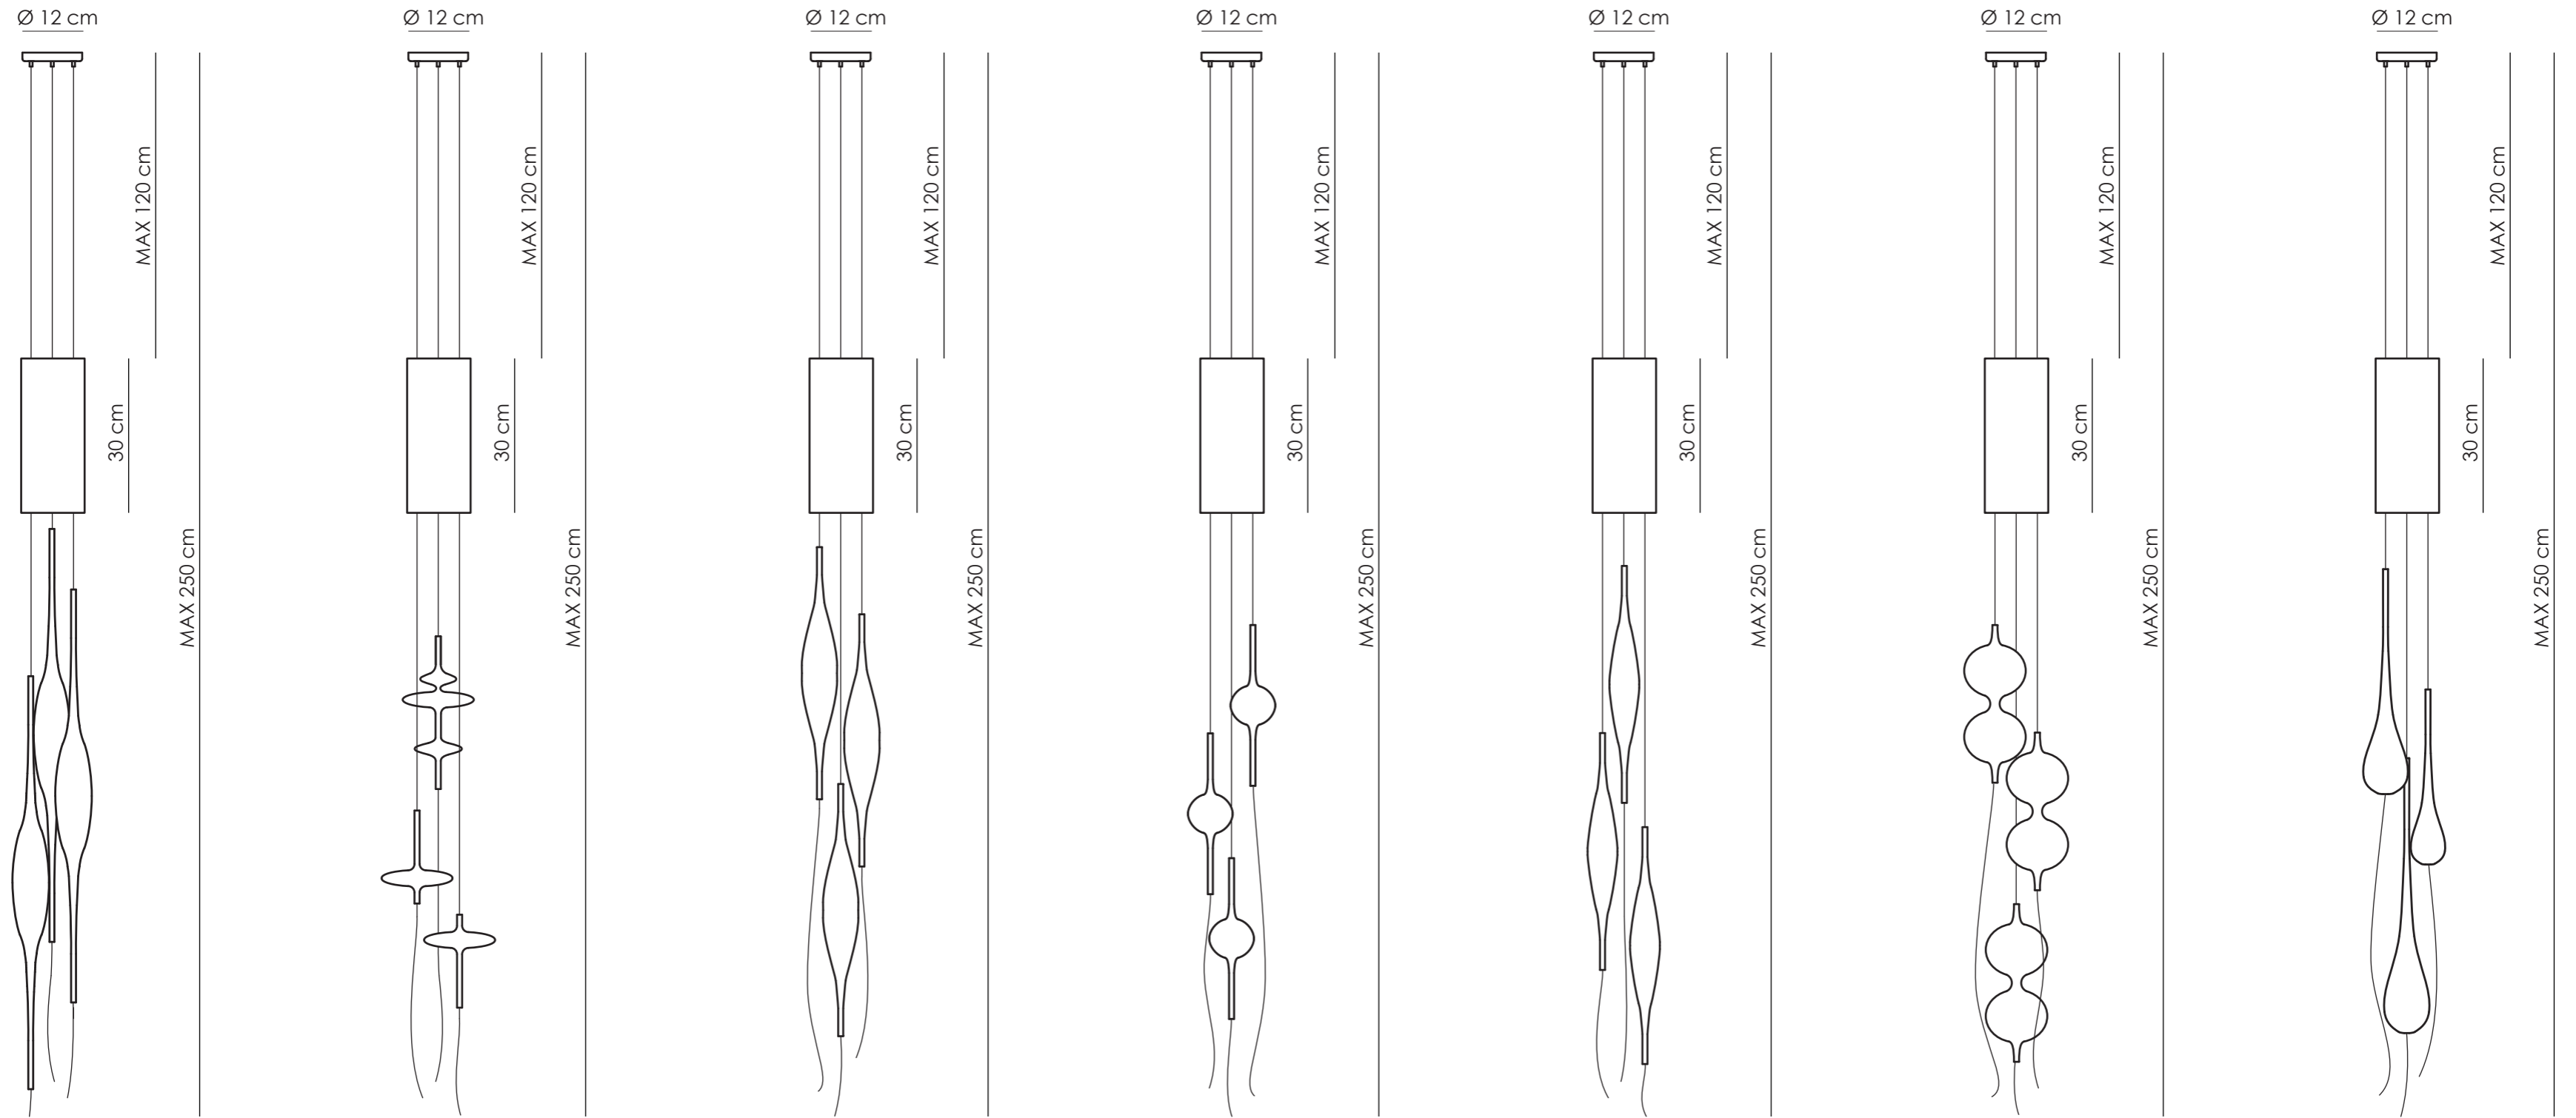

melogranoblu

TUBE PENDANT

BETA

GAMMA

DELTA

STIGMA

THETA

LAMBDA

SIGMA

A SUSPENDED LAMP PENDANT VARNISHED ALUMINIUM BODY.

N.° 1 LIGHT SOURCE GU 10/50W

N.° 3 COLOURED COPPER CORDS 2,50 MTS LENGTH