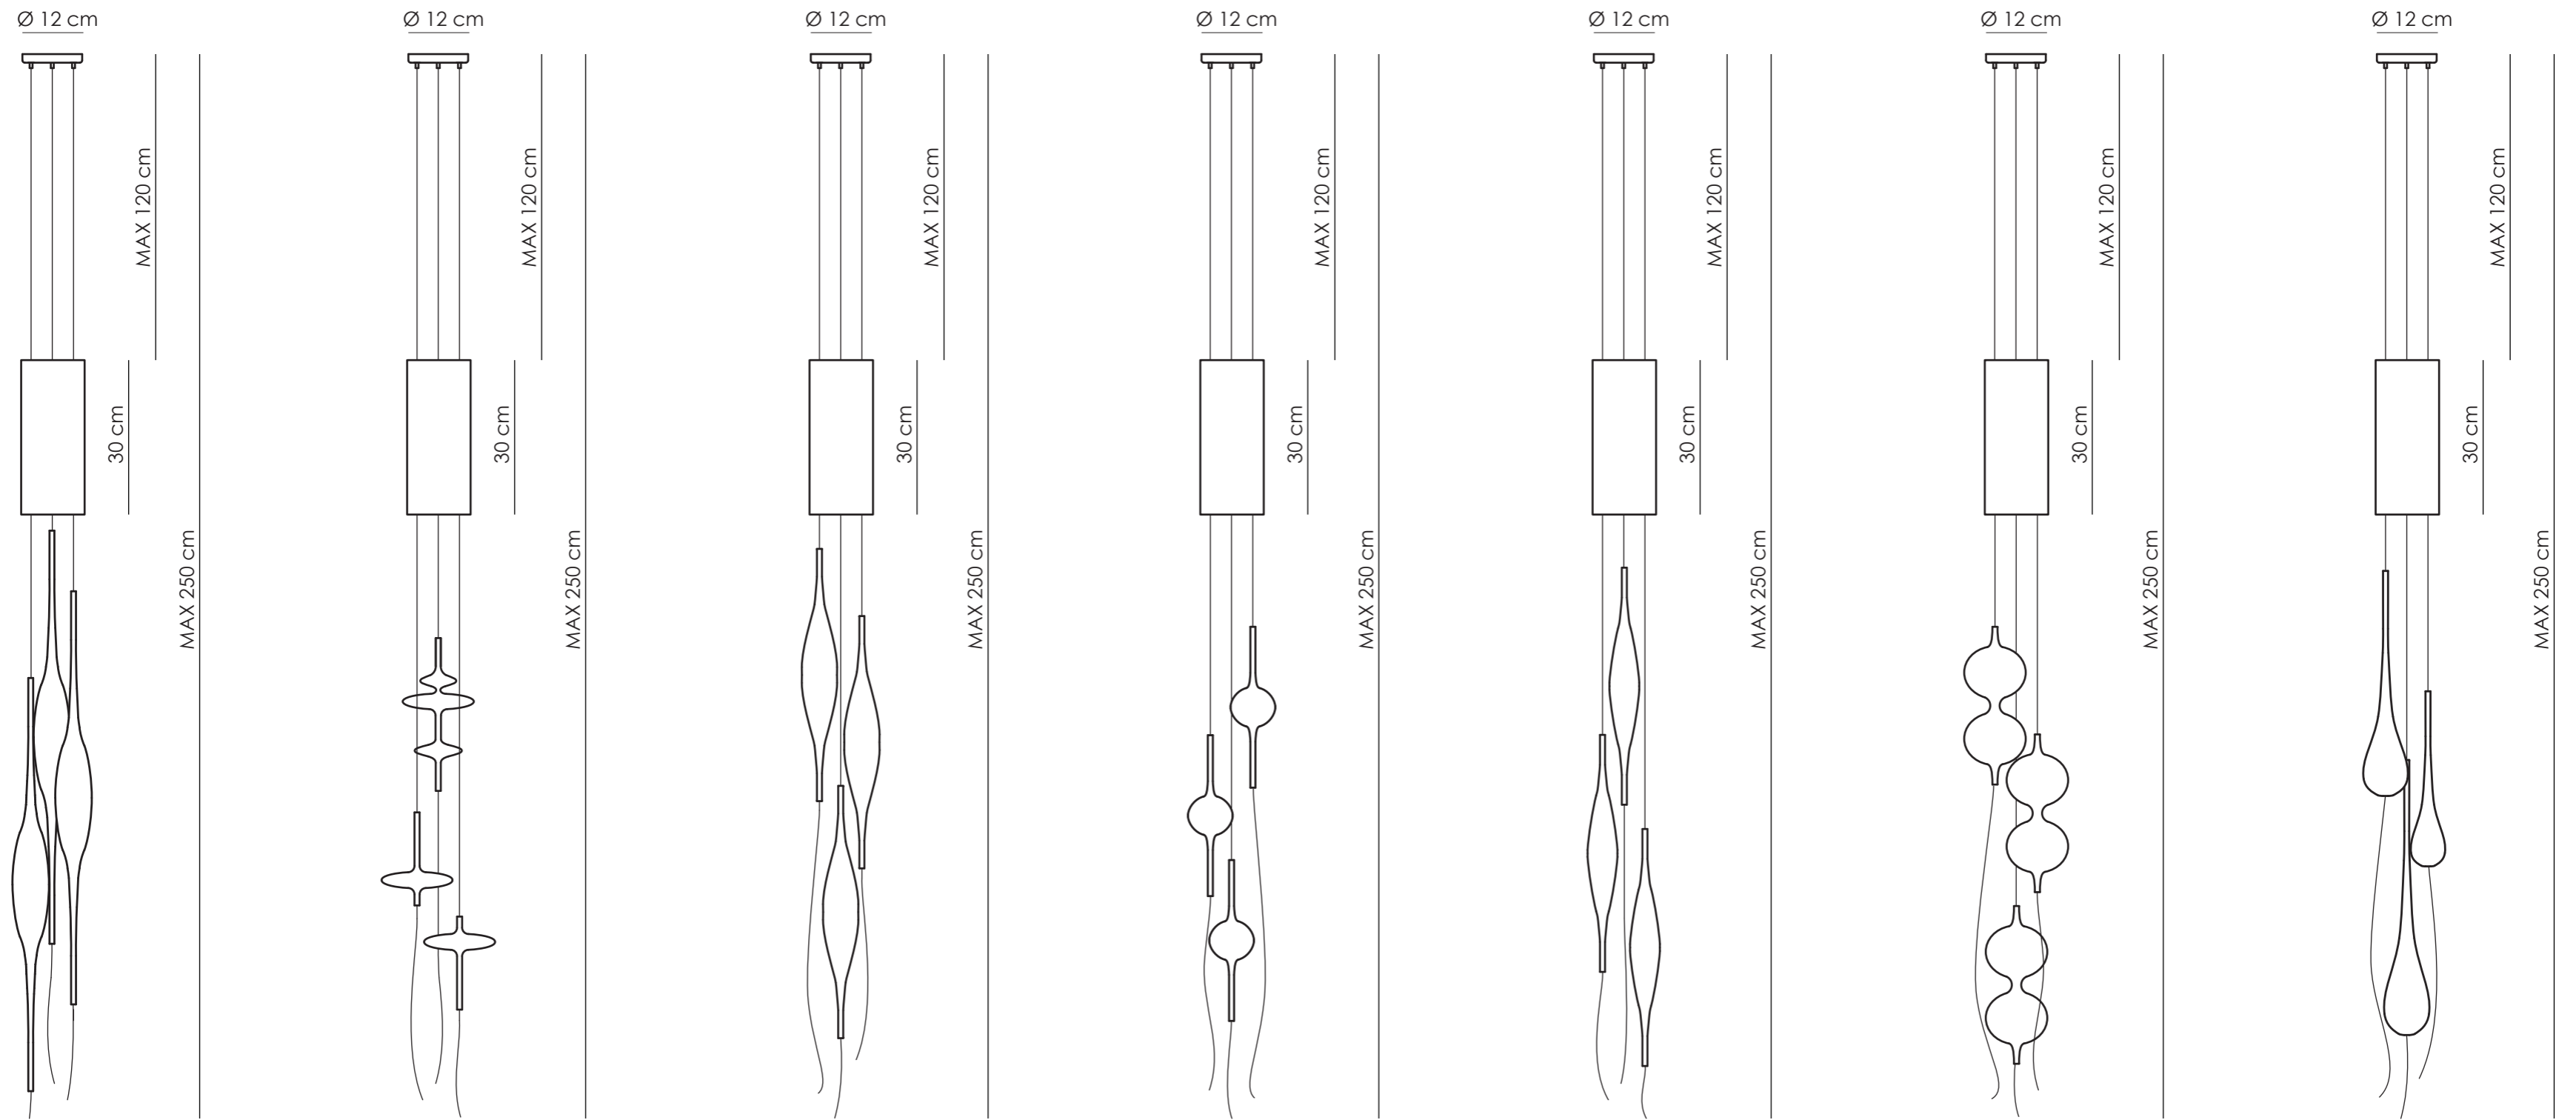

melogranoblu

TUBE PENDANT

BETA

GAMMA

DELTA

STIGMA

THETA

LAMBDA

SIGMA

A SUSPENDED LAMP PENDANT VARNISHED ALUMINIUM BODY.

N.° 1 LIGHT SOURCE GU 10/50W

N.° 3 COLOURED COPPER CORDS 2,50 MTS LENGTH